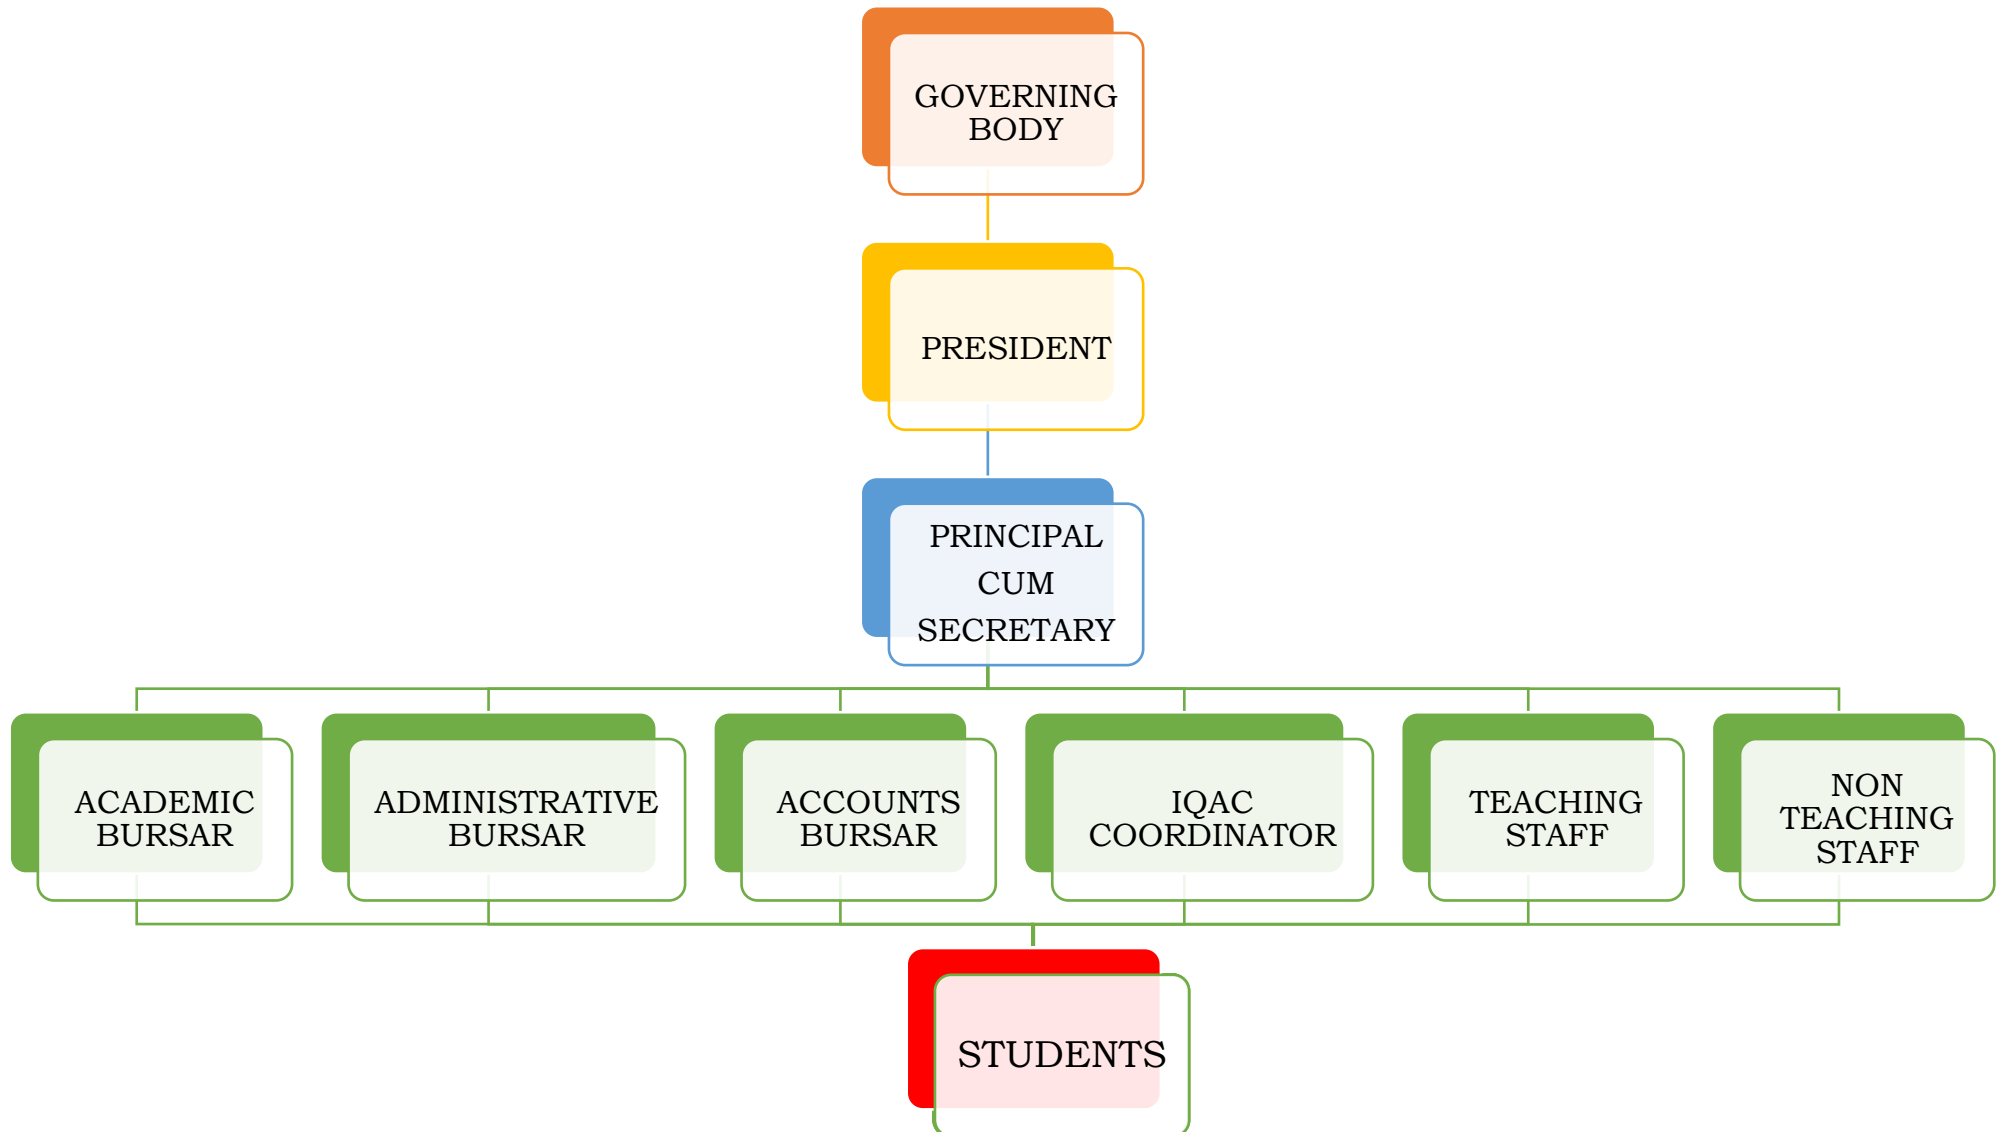

ORGANOGRAM OF LAXMINARAYAN COLLEGE, JHARSUGUDA

PRINCIPAL

ECO CLUB

ELECTORAL LITERACY CLUB

SELF DEFENSE TRAINING CLUB FOR GIRLS

CAREER COUNSELLING AND PLACEMENT CELL

GRIEVANCE REDRESSAL CELL

ANTI-RAGGING SQUAD

SEXUAL HARASSMENT PREVENTION CELL

SCHOLARSHIP CELL

INCUBATION AND INNOVATION CELL

WOMEN DEVELOPMENT AND GENDER SENSITISATION CELL

EQUAL OPPORTUNITY CELL

INTERNAL COMPLAINTS COMMITTEE

CULTURAL & DRAMATIC ASSOCIATION

ATHELETICS ASSOCIATION (SPORTS CLUB)

SOCIAL SERVICE GUILD

SAHITYA SANSAD

SCIENCE SOCIETY

VANIJYA PARISHAD

GREEN INITIATIVE TEAM

RESEARCH & COLLABORATION COMMITTEE